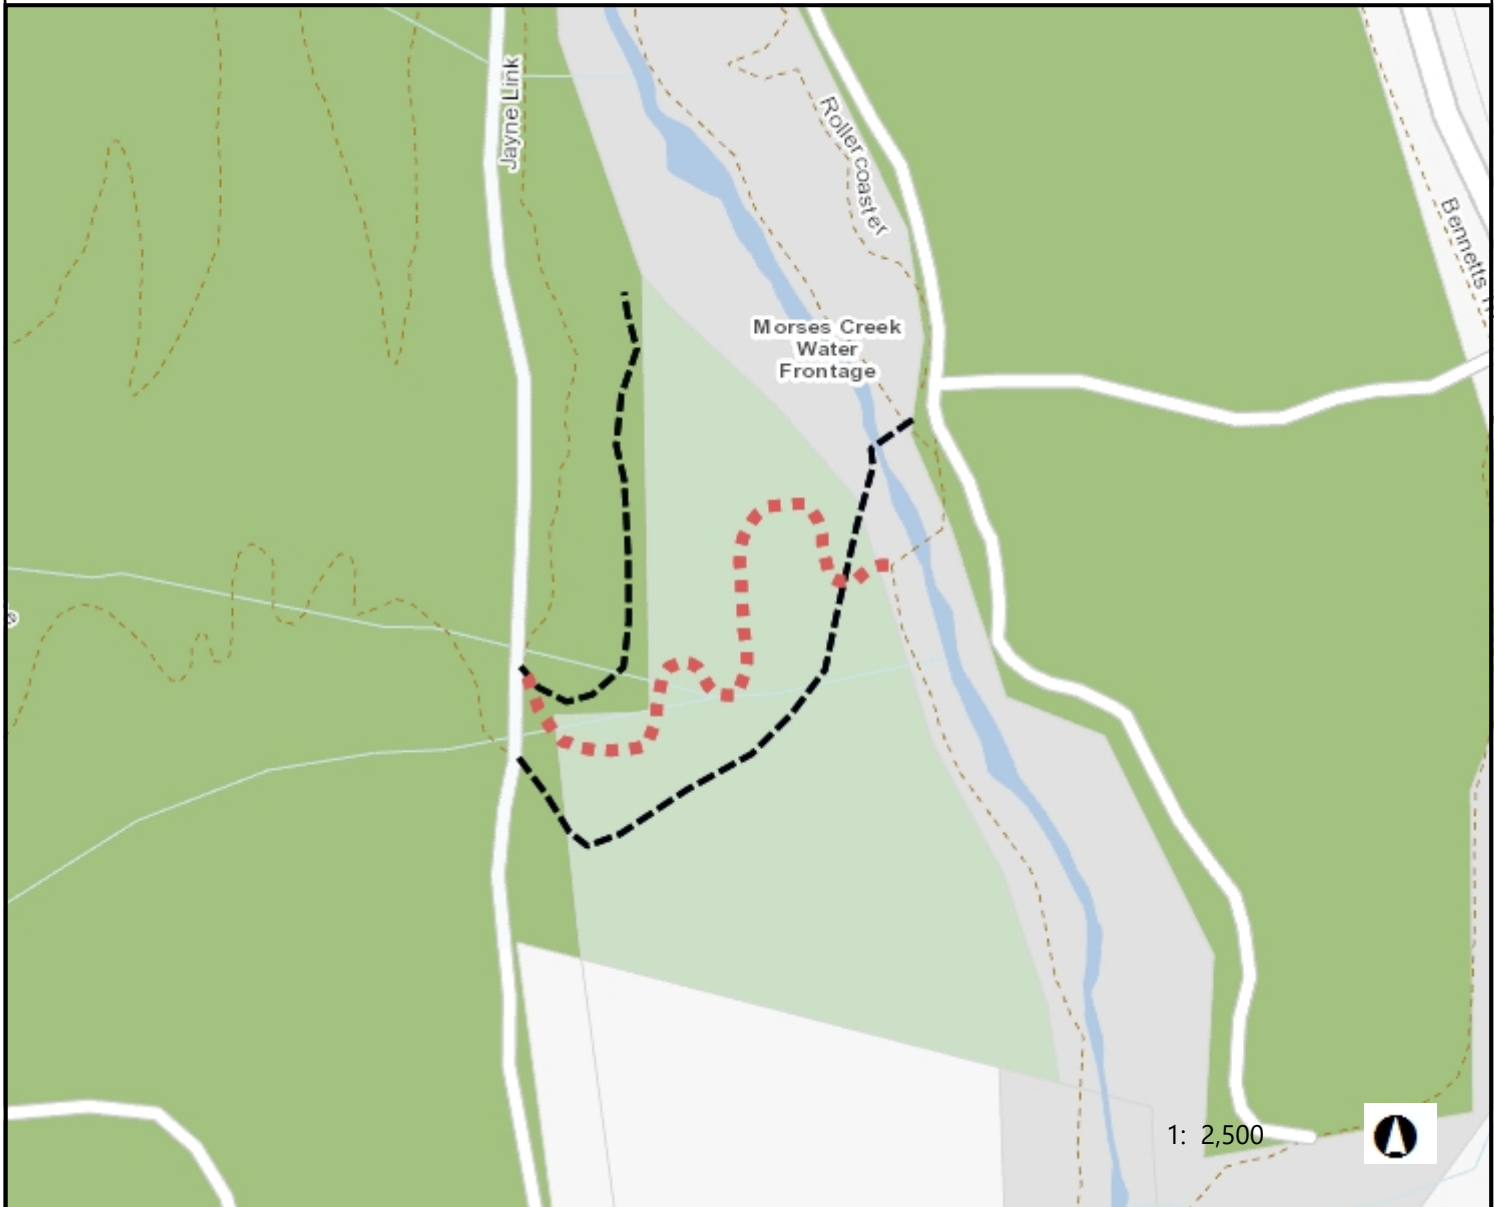

Proposed trail - Morses Ck Swing bridge to Morses Ck Tk link

127 0 64 127 Meters

Map Created on 02-Jun-2020

GDA_1994_VICGRID94

Legend

Disclaimer: This map is a snapshot generated from Victorian Government data. This material may be of assistance to you but the State of Victoria does not guarantee that the publication is without flaw of any kind or is wholly appropriate for your particular purposes and therefore disclaims all liability for error, loss or damage which may arise from reliance upon it. All persons accessing this information should make appropriate enquiries to assess the currency of the data.